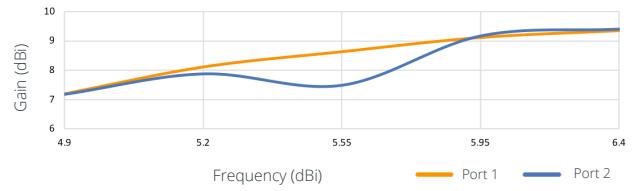

Polar Plots and Gain Across Frequency

Native, Built-In (8 dBi)