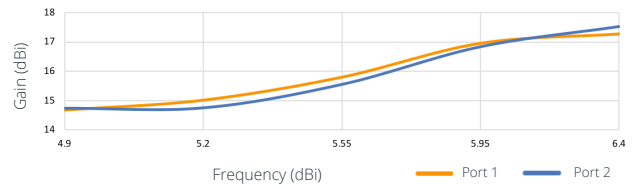

N5-X Modular Antenna Options for the C5x

					
Product	C5x (no antenna)	N5-X12 (horn)	N5-X16 (horn)	N5-X20 (dish)	N5-X25 (dish)
Gain	8 dBi	12 dBi	16 dBi	20 dBi	25 dBi
Polarization	Dual-slant 45°	Dual-slant 45°	Dual-slant 45°	Dual-slant 45°	Dual-slant 45°
Beamwidth, Symmetric (3 dB)	58°	38°	22°	12°	8°
Front-to-Back Ratio (min)	21 dB	29 dB	50 dB	35 dB	40 dB
Front-to-Side Ratio (min)	21 dB	27 dB	43 dB	37 dB	> 45 dB
Weight	0.37 kg (0.82 lbs)	0.16 kg (0.35 lbs)	0.61 kg (1.35 lbs)	0.77 kg (1.70 lbs)	0.98 kg (2.15 lbs)
Dimensions	Width: 70 mm (2.76") Length: 175 mm (6.89") Depth: 61 mm (2.40")	Diameter: 76 mm (2.99") Depth: 67 mm (2.63")	Diameter: 160 mm (6.29") Depth: 116 mm (4.57")	Diameter: 270 mm (10.63") Depth: 83 mm (3.27")	Diameter: 429 mm (16.89") Depth: 116 mm (4.57")
Mount	Dual-pole clamps	Mimosa N5-X twist-on	Mimosa N5-X twist-on	Mimosa N5-X twist-on	Mimosa N5-X twist-on
Wind Survivability	200 km/h (125 mph)	200 km/h (125 mph)	200 km/h (125 mph)	200 km/h (125 mph)	200 km/h (125 mph)
Wind Loading	2.79 kg @ 160 km/h (6.14 lbs @ 100 mph)	3.27 kg @ 160 km/h (7.20 lbs @ 100 mph)	5.13 kg @ 160 km/h (11.30 lbs @ 100 mph)	14.55 @ 160 km/h (32.07 lbs @ 100 mph)	36.26 kg @ 160 km/h (79.95 lbs @ 100 mph)

Polar Plots and Gain Across Frequency

Native, Built-In (8 dBi)

N5-X12 (12 dBi)

N5-X16 (16 dBi)

N5-X20 (20 dBi)

N5-X25 (25 dBi)