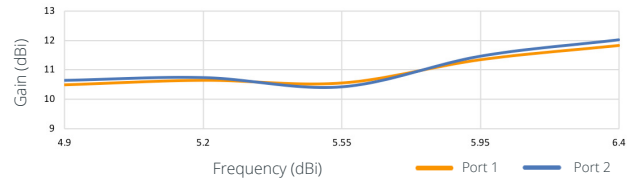

N5-X Modular Antenna Options for the C5x

					
Product	C5x (no antenna)	N5-X12 (horn)	N5-X16 (horn)	N5-X20 (dish)	N5-X25 (dish)
Gain	8 dBi	12 dBi	16 dBi	20 dBi	25 dBi
Polarization	Dual-slant 45°	Dual-slant 45°	Dual-slant 45°	Dual-slant 45°	Dual-slant 45°
Beamwidth, Symmetric (3 dB)	58°	38°	22°	12°	8°
Front-to-Back Ratio (min)	21 dB	29 dB	50 dB	35 dB	40 dB
Front-to-Side Ratio (min)	21 dB	27 dB	43 dB	37 dB	> 45 dB
Weight	0.37 kg (0.82 lbs)	0.16 kg (0.35 lbs)	0.61 kg (1.35 lbs)	0.77 kg (1.70 lbs)	0.98 kg (2.15 lbs)
Dimensions	Width: 70 mm (2.76") Length: 175 mm (6.89") Depth: 61 mm (2.40")	Diameter: 76 mm (2.99") Depth: 67 mm (2.63")	Diameter: 160 mm (6.29") Depth: 116 mm (4.57")	Diameter: 270 mm (10.63") Depth: 83 mm (3.27")	Diameter: 429 mm (16.89") Depth: 116 mm (4.57")
Mount	Dual-pole clamps	Mimosa N5-X twist-on	Mimosa N5-X twist-on	Mimosa N5-X twist-on	Mimosa N5-X twist-on
Wind Survivability	200 km/h (125 mph)	200 km/h (125 mph)	200 km/h (125 mph)	200 km/h (125 mph)	200 km/h (125 mph)
Wind Loading	2.79 kg @ 160 km/h (6.14 lbs @ 100 mph)	3.27 kg @ 160 km/h (7.20 lbs @ 100 mph)	5.13 kg @ 160 km/h (11.30 lbs @ 100 mph)	14.55 @ 160 km/h (32.07 lbs @ 100 mph)	36.26 kg @ 160 km/h (79.95 lbs @ 100 mph)

Polar Plots and Gain Across Frequency

Native, Built-In (8 dBi)

N5-X12 (12 dBi)

N5-X16 (16 dBi)

N5-X20 (20 dBi)

N5-X25 (25 dBi)