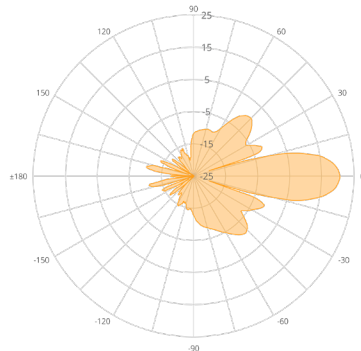

N5-X Modular Antenna Options for the C5x

					
Product	C5x (no antenna)	N5-X12 (horn)	N5-X16 (horn)	N5-X20 (dish)	N5-X25 (dish)
Gain	8 dBi	12 dBi	16 dBi	20 dBi	25 dBi
Polarization	Dual-slant 45°	Dual-slant 45°	Dual-slant 45°	Dual-slant 45°	Dual-slant 45°
Beamwidth, Symmetric (3 dB)	58°	38°	22°	12°	8°
Front-to-Back Ratio (min)	21 dB	29 dB	50 dB	35 dB	40 dB
Front-to-Side Ratio (min)	21 dB	27 dB	43 dB	37 dB	> 45 dB
Weight	0.37 kg (0.82 lbs)	0.16 kg (0.35 lbs)	0.61 kg (1.35 lbs)	0.77 kg (1.70 lbs)	0.98 kg (2.15 lbs)
Dimensions	Width: 70 mm (2.76") Length: 175 mm (6.89") Depth: 61 mm (2.40")	Diameter: 76 mm (2.99") Depth: 67 mm (2.63")	Diameter: 160 mm (6.29") Depth: 116 mm (4.57")	Diameter: 270 mm (10.63") Depth: 83 mm (3.27")	Diameter: 429 mm (16.89") Depth: 116 mm (4.57")
Mount	Dual-pole clamps	Mimosa N5-X twist-on	Mimosa N5-X twist-on	Mimosa N5-X twist-on	Mimosa N5-X twist-on
Wind Survivability	200 km/h (125 mph)	200 km/h (125 mph)	200 km/h (125 mph)	200 km/h (125 mph)	200 km/h (125 mph)
Wind Loading	2.79 kg @ 160 km/h (6.14 lbs @ 100 mph)	3.27 kg @ 160 km/h (7.20 lbs @ 100 mph)	5.13 kg @ 160 km/h (11.30 lbs @ 100 mph)	14.55 @ 160 km/h (32.07 lbs @ 100 mph)	36.26 kg @ 160 km/h (79.95 lbs @ 100 mph)

Polar Plots and Gain Across Frequency

Native, Built-In (8 dBi)

N5-X12 (12 dBi)

N5-X16 (16 dBi)

N5-X20 (20 dBi)

N5-X25 (25 dBi)