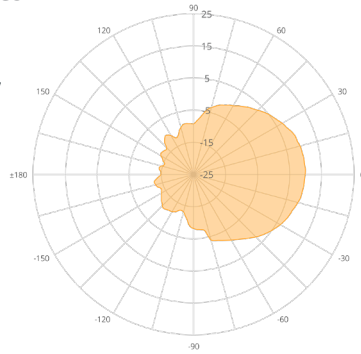

Modular, Versatile N5-X Antennas

Built for use with the Mimosa C5x, N5-X antennas provide the ultimate flexibility for PTP and PTMP deployments.

4.9–6.4 GHz

With four gain options (12, 16, 20 and 25 dBi), the Mimosa N5-X antennas make the Mimosa C5x the industry's most flexible radio solution. The ultra-rugged equipment provides extended frequency operation from 4.9–6.4 GHz, with best-in-class noise immunity. Delivering the ultimate in flexibility and value, the C5x with the N5-X antennas is the go-to solution for 5 GHz PTP/PTMP deployments.

N5-X Modular Antenna Options for the C5x

					
Product	C5x (no antenna)	N5-X12 (horn)	N5-X16 (horn)	N5-X20 (dish)	N5-X25 (dish)
Gain	8 dBi	12 dBi	16 dBi	20 dBi	25 dBi
Polarization	Dual-slant 45°	Dual-slant 45°	Dual-slant 45°	Dual-slant 45°	Dual-slant 45°
Beamwidth, Symmetric (3 dB)	58°	38°	22°	12°	8°
Front-to-Back Ratio (min)	21 dB	29 dB	50 dB	35 dB	40 dB
Front-to-Side Ratio (min)	21 dB	27 dB	43 dB	37 dB	> 45 dB
Weight	0.37 kg (0.82 lbs)	0.16 kg (0.35 lbs)	0.61 kg (1.35 lbs)	0.77 kg (1.70 lbs)	0.98 kg (2.15 lbs)
Dimensions	Width: 70 mm (2.76") Length: 175 mm (6.89") Depth: 61 mm (2.40")	Diameter: 76 mm (2.99") Depth: 67 mm (2.63")	Diameter: 160 mm (6.29") Depth: 116 mm (4.57")	Diameter: 270 mm (10.63") Depth: 83 mm (3.27")	Diameter: 429 mm (16.89") Depth: 116 mm (4.57")
Mount	Dual-pole clamps	Mimosa N5-X twist-on	Mimosa N5-X twist-on	Mimosa N5-X twist-on	Mimosa N5-X twist-on
Wind Survivability	200 km/h (125 mph)	200 km/h (125 mph)	200 km/h (125 mph)	200 km/h (125 mph)	200 km/h (125 mph)
Wind Loading	2.79 kg @ 160 km/h (6.14 lbs @ 100 mph)	3.27 kg @ 160 km/h (7.20 lbs @ 100 mph)	5.13 kg @ 160 km/h (11.30 lbs @ 100 mph)	14.55 @ 160 km/h (32.07 lbs @ 100 mph)	36.26 kg @ 160 km/h (79.95 lbs @ 100 mph)

Polar Plots and Gain Across Frequency

Native, Built-In (8 dBi)

N5-X12 (12 dBi)

N5-X16 (16 dBi)

N5-X20 (20 dBi)

N5-X25 (25 dBi)