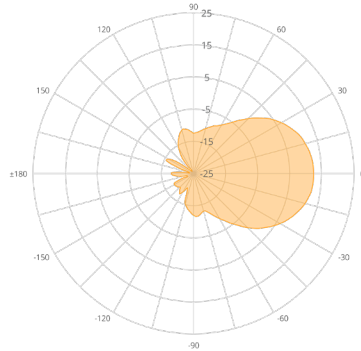

N5-X Modular Antenna Options for the C5x

					
Product	C5x (no antenna)	N5-X12 (horn)	N5-X16 (horn)	N5-X20 (dish)	N5-X25 (dish)
Gain	8 dBi	12 dBi	16 dBi	20 dBi	25 dBi
Polarization	Dual-slant 45°	Dual-slant 45°	Dual-slant 45°	Dual-slant 45°	Dual-slant 45°
Beamwidth, Symmetric (3 dB)	58°	38°	22°	12°	8°
Front-to-Back Ratio (min)	21 dB	29 dB	50 dB	35 dB	40 dB
Front-to-Side Ratio (min)	21 dB	27 dB	43 dB	37 dB	> 45 dB
Weight	0.37 kg (0.82 lbs)	0.16 kg (0.35 lbs)	0.61 kg (1.35 lbs)	0.77 kg (1.70 lbs)	0.98 kg (2.15 lbs)
Dimensions	Width: 70 mm (2.76") Length: 175 mm (6.89") Depth: 61 mm (2.40")	Diameter: 76 mm (2.99") Depth: 67 mm (2.63")	Diameter: 160 mm (6.29") Depth: 116 mm (4.57")	Diameter: 270 mm (10.63") Depth: 83 mm (3.27")	Diameter: 429 mm (16.89") Depth: 116 mm (4.57")
Mount	Dual-pole clamps	Mimosa N5-X twist-on	Mimosa N5-X twist-on	Mimosa N5-X twist-on	Mimosa N5-X twist-on
Wind Survivability	200 km/h (125 mph)	200 km/h (125 mph)	200 km/h (125 mph)	200 km/h (125 mph)	200 km/h (125 mph)
Wind Loading	2.79 kg @ 160 km/h (6.14 lbs @ 100 mph)	3.27 kg @ 160 km/h (7.20 lbs @ 100 mph)	5.13 kg @ 160 km/h (11.30 lbs @ 100 mph)	14.55 @ 160 km/h (32.07 lbs @ 100 mph)	36.26 kg @ 160 km/h (79.95 lbs @ 100 mph)

Polar Plots and Gain Across Frequency

Native, Built-In (8 dBi)

N5-X12 (12 dBi)

N5-X16 (16 dBi)

N5-X20 (20 dBi)

N5-X25 (25 dBi)