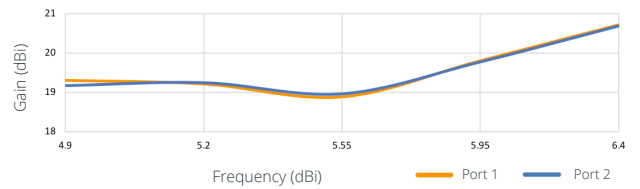

N5-X Modular Antenna Options for the C5x

					
Product	C5x (no antenna)	N5-X12 (horn)	N5-X16 (horn)	N5-X20 (dish)	N5-X25 (dish)
Gain	8 dBi	12 dBi	16 dBi	20 dBi	25 dBi
Polarization	Dual-slant 45°	Dual-slant 45°	Dual-slant 45°	Dual-slant 45°	Dual-slant 45°
Beamwidth, Symmetric (3 dB)	58°	38°	22°	12°	8°
Front-to-Back Ratio (min)	21 dB	29 dB	50 dB	35 dB	40 dB
Front-to-Side Ratio (min)	21 dB	27 dB	43 dB	37 dB	> 45 dB
Weight	0.37 kg (0.82 lbs)	0.16 kg (0.35 lbs)	0.61 kg (1.35 lbs)	0.77 kg (1.70 lbs)	0.98 kg (2.15 lbs)
Dimensions	Width: 70 mm (2.76") Length: 175 mm (6.89") Depth: 61 mm (2.40")	Diameter: 76 mm (2.99") Depth: 67 mm (2.63")	Diameter: 160 mm (6.29") Depth: 116 mm (4.57")	Diameter: 270 mm (10.63") Depth: 83 mm (3.27")	Diameter: 429 mm (16.89") Depth: 116 mm (4.57")
Mount	Dual-pole clamps	Mimosa N5-X twist-on	Mimosa N5-X twist-on	Mimosa N5-X twist-on	Mimosa N5-X twist-on
Wind Survivability	200 km/h (125 mph)	200 km/h (125 mph)	200 km/h (125 mph)	200 km/h (125 mph)	200 km/h (125 mph)
Wind Loading	2.79 kg @ 160 km/h (6.14 lbs @ 100 mph)	3.27 kg @ 160 km/h (7.20 lbs @ 100 mph)	5.13 kg @ 160 km/h (11.30 lbs @ 100 mph)	14.55 @ 160 km/h (32.07 lbs @ 100 mph)	36.26 kg @ 160 km/h (79.95 lbs @ 100 mph)

Polar Plots and Gain Across Frequency

Native, Built-In (8 dBi)

N5-X12 (12 dBi)

N5-X16 (16 dBi)

N5-X20 (20 dBi)

N5-X25 (25 dBi)