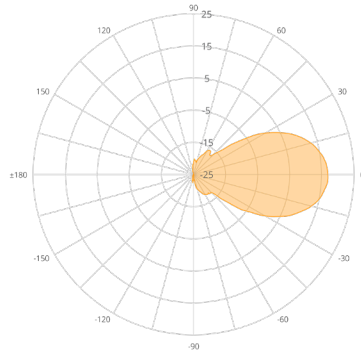

N5-X Modular Antenna Options for the C5x

					
Product	C5x (no antenna)	N5-X12 (horn)	N5-X16 (horn)	N5-X20 (dish)	N5-X25 (dish)
Gain	8 dBi	12 dBi	16 dBi	20 dBi	25 dBi
Polarization	Dual-slant 45°	Dual-slant 45°	Dual-slant 45°	Dual-slant 45°	Dual-slant 45°
Beamwidth, Symmetric (3 dB)	58°	38°	22°	12°	8°
Front-to-Back Ratio (min)	21 dB	29 dB	50 dB	35 dB	40 dB
Front-to-Side Ratio (min)	21 dB	27 dB	43 dB	37 dB	> 45 dB
Weight	0.37 kg (0.82 lbs)	0.16 kg (0.35 lbs)	0.61 kg (1.35 lbs)	0.77 kg (1.70 lbs)	0.98 kg (2.15 lbs)
Dimensions	Width: 70 mm (2.76") Length: 175 mm (6.89") Depth: 61 mm (2.40")	Diameter: 76 mm (2.99") Depth: 67 mm (2.63")	Diameter: 160 mm (6.29") Depth: 116 mm (4.57")	Diameter: 270 mm (10.63") Depth: 83 mm (3.27")	Diameter: 429 mm (16.89") Depth: 116 mm (4.57")
Mount	Dual-pole clamps	Mimosa N5-X twist-on	Mimosa N5-X twist-on	Mimosa N5-X twist-on	Mimosa N5-X twist-on
Wind Survivability	200 km/h (125 mph)	200 km/h (125 mph)	200 km/h (125 mph)	200 km/h (125 mph)	200 km/h (125 mph)
Wind Loading	2.79 kg @ 160 km/h (6.14 lbs @ 100 mph)	3.27 kg @ 160 km/h (7.20 lbs @ 100 mph)	5.13 kg @ 160 km/h (11.30 lbs @ 100 mph)	14.55 @ 160 km/h (32.07 lbs @ 100 mph)	36.26 kg @ 160 km/h (79.95 lbs @ 100 mph)

Polar Plots and Gain Across Frequency

Native, Built-In (8 dBi)

N5-X12 (12 dBi)

N5-X16 (16 dBi)

N5-X20 (20 dBi)

N5-X25 (25 dBi)