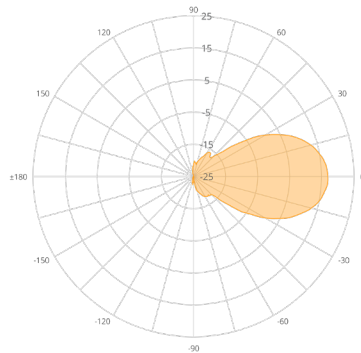

### N5-X Modular Antenna Options for the C5x

					
<b>Product</b>	C5x (no antenna)	N5-X12 (horn)	N5-X16 (horn)	N5-X20 (dish)	N5-X25 (dish)
<b>Gain</b>	8 dBi	12 dBi	16 dBi	20 dBi	25 dBi
<b>Polarization</b>	Dual-slant 45°	Dual-slant 45°	Dual-slant 45°	Dual-slant 45°	Dual-slant 45°
<b>Beamwidth, Symmetric (3 dB)</b>	58°	38°	22°	12°	8°
<b>Front-to-Back Ratio (min)</b>	21 dB	29 dB	50 dB	35 dB	40 dB
<b>Front-to-Side Ratio (min)</b>	21 dB	27 dB	43 dB	37 dB	> 45 dB
<b>Weight</b>	0.37 kg (0.82 lbs)	0.16 kg (0.35 lbs)	0.61 kg (1.35 lbs)	0.77 kg (1.70 lbs)	0.98 kg (2.15 lbs)
<b>Dimensions</b>	Width: 70 mm (2.76") Length: 175 mm (6.89") Depth: 61 mm (2.40")	Diameter: 76 mm (2.99") Depth: 67 mm (2.63")	Diameter: 160 mm (6.29") Depth: 116 mm (4.57")	Diameter: 270 mm (10.63") Depth: 83 mm (3.27")	Diameter: 429 mm (16.89") Depth: 116 mm (4.57")
<b>Mount</b>	Dual-pole clamps	Mimosa N5-X twist-on	Mimosa N5-X twist-on	Mimosa N5-X twist-on	Mimosa N5-X twist-on
<b>Wind Survivability</b>	200 km/h (125 mph)	200 km/h (125 mph)	200 km/h (125 mph)	200 km/h (125 mph)	200 km/h (125 mph)
<b>Wind Loading</b>	2.79 kg @ 160 km/h (6.14 lbs @ 100 mph)	3.27 kg @ 160 km/h (7.20 lbs @ 100 mph)	5.13 kg @ 160 km/h (11.30 lbs @ 100 mph)	14.55 @ 160 km/h (32.07 lbs @ 100 mph)	36.26 kg @ 160 km/h (79.95 lbs @ 100 mph)

## Polar Plots and Gain Across Frequency

Native, Built-In (8 dBi)

N5-X12 (12 dBi)

N5-X16 (16 dBi)

N5-X20 (20 dBi)

N5-X25 (25 dBi)