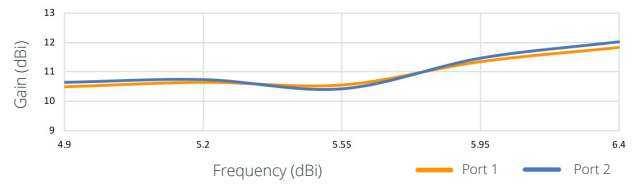

### N5-X Modular Antenna Options for the C5x

					
<b>Product</b>	C5x (no antenna)	N5-X12 (horn)	N5-X16 (horn)	N5-X20 (dish)	N5-X25 (dish)
<b>Gain</b>	8 dBi	12 dBi	16 dBi	20 dBi	25 dBi
<b>Polarization</b>	Dual-slant 45°	Dual-slant 45°	Dual-slant 45°	Dual-slant 45°	Dual-slant 45°
<b>Beamwidth, Symmetric (3 dB)</b>	58°	38°	22°	12°	8°
<b>Front-to-Back Ratio (min)</b>	21 dB	29 dB	50 dB	35 dB	40 dB
<b>Front-to-Side Ratio (min)</b>	21 dB	27 dB	43 dB	37 dB	> 45 dB
<b>Weight</b>	0.37 kg (0.82 lbs)	0.16 kg (0.35 lbs)	0.61 kg (1.35 lbs)	0.77 kg (1.70 lbs)	0.98 kg (2.15 lbs)
<b>Dimensions</b>	Width: 70 mm (2.76") Length: 175 mm (6.89") Depth: 61 mm (2.40")	Diameter: 76 mm (2.99") Depth: 67 mm (2.63")	Diameter: 160 mm (6.29") Depth: 116 mm (4.57")	Diameter: 270 mm (10.63") Depth: 83 mm (3.27")	Diameter: 429 mm (16.89") Depth: 116 mm (4.57")
<b>Mount</b>	Dual-pole clamps	Mimosa N5-X twist-on	Mimosa N5-X twist-on	Mimosa N5-X twist-on	Mimosa N5-X twist-on
<b>Wind Survivability</b>	200 km/h (125 mph)	200 km/h (125 mph)	200 km/h (125 mph)	200 km/h (125 mph)	200 km/h (125 mph)
<b>Wind Loading</b>	2.79 kg @ 160 km/h (6.14 lbs @ 100 mph)	3.27 kg @ 160 km/h (7.20 lbs @ 100 mph)	5.13 kg @ 160 km/h (11.30 lbs @ 100 mph)	14.55 @ 160 km/h (32.07 lbs @ 100 mph)	36.26 kg @ 160 km/h (79.95 lbs @ 100 mph)

## Polar Plots and Gain Across Frequency

Native, Built-In (8 dBi)

N5-X12 (12 dBi)

N5-X16 (16 dBi)

N5-X20 (20 dBi)

N5-X25 (25 dBi)