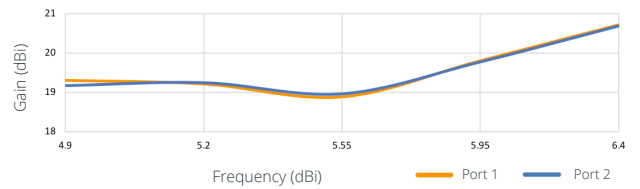

### N5-X Modular Antenna Options for the C5x

					
<b>Product</b>	C5x (no antenna)	N5-X12 (horn)	N5-X16 (horn)	N5-X20 (dish)	N5-X25 (dish)
<b>Gain</b>	8 dBi	12 dBi	16 dBi	20 dBi	25 dBi
<b>Polarization</b>	Dual-slant 45°	Dual-slant 45°	Dual-slant 45°	Dual-slant 45°	Dual-slant 45°
<b>Beamwidth, Symmetric (3 dB)</b>	58°	38°	22°	12°	8°
<b>Front-to-Back Ratio (min)</b>	21 dB	29 dB	50 dB	35 dB	40 dB
<b>Front-to-Side Ratio (min)</b>	21 dB	27 dB	43 dB	37 dB	> 45 dB
<b>Weight</b>	0.37 kg (0.82 lbs)	0.16 kg (0.35 lbs)	0.61 kg (1.35 lbs)	0.77 kg (1.70 lbs)	0.98 kg (2.15 lbs)
<b>Dimensions</b>	Width: 70 mm (2.76") Length: 175 mm (6.89") Depth: 61 mm (2.40")	Diameter: 76 mm (2.99") Depth: 67 mm (2.63")	Diameter: 160 mm (6.29") Depth: 116 mm (4.57")	Diameter: 270 mm (10.63") Depth: 83 mm (3.27")	Diameter: 429 mm (16.89") Depth: 116 mm (4.57")
<b>Mount</b>	Dual-pole clamps	Mimosa N5-X twist-on	Mimosa N5-X twist-on	Mimosa N5-X twist-on	Mimosa N5-X twist-on
<b>Wind Survivability</b>	200 km/h (125 mph)	200 km/h (125 mph)	200 km/h (125 mph)	200 km/h (125 mph)	200 km/h (125 mph)
<b>Wind Loading</b>	2.79 kg @ 160 km/h (6.14 lbs @ 100 mph)	3.27 kg @ 160 km/h (7.20 lbs @ 100 mph)	5.13 kg @ 160 km/h (11.30 lbs @ 100 mph)	14.55 @ 160 km/h (32.07 lbs @ 100 mph)	36.26 kg @ 160 km/h (79.95 lbs @ 100 mph)

## Polar Plots and Gain Across Frequency

Native, Built-In (8 dBi)

N5-X12 (12 dBi)

N5-X16 (16 dBi)

N5-X20 (20 dBi)

N5-X25 (25 dBi)