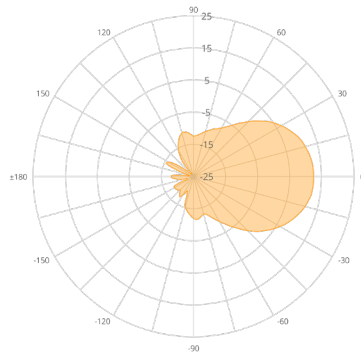

### N5-X Modular Antenna Options for the C5x

					
<b>Product</b>	C5x (no antenna)	N5-X12 (horn)	N5-X16 (horn)	N5-X20 (dish)	N5-X25 (dish)
<b>Gain</b>	8 dBi	12 dBi	16 dBi	20 dBi	25 dBi
<b>Polarization</b>	Dual-slant 45°	Dual-slant 45°	Dual-slant 45°	Dual-slant 45°	Dual-slant 45°
<b>Beamwidth, Symmetric (3 dB)</b>	58°	38°	22°	12°	8°
<b>Front-to-Back Ratio (min)</b>	21 dB	29 dB	50 dB	35 dB	40 dB
<b>Front-to-Side Ratio (min)</b>	21 dB	27 dB	43 dB	37 dB	> 45 dB
<b>Weight</b>	0.37 kg (0.82 lbs)	0.16 kg (0.35 lbs)	0.61 kg (1.35 lbs)	0.77 kg (1.70 lbs)	0.98 kg (2.15 lbs)
<b>Dimensions</b>	Width: 70 mm (2.76") Length: 175 mm (6.89") Depth: 61 mm (2.40")	Diameter: 76 mm (2.99") Depth: 67 mm (2.63")	Diameter: 160 mm (6.29") Depth: 116 mm (4.57")	Diameter: 270 mm (10.63") Depth: 83 mm (3.27")	Diameter: 429 mm (16.89") Depth: 116 mm (4.57")
<b>Mount</b>	Dual-pole clamps	Mimosa N5-X twist-on	Mimosa N5-X twist-on	Mimosa N5-X twist-on	Mimosa N5-X twist-on
<b>Wind Survivability</b>	200 km/h (125 mph)	200 km/h (125 mph)	200 km/h (125 mph)	200 km/h (125 mph)	200 km/h (125 mph)
<b>Wind Loading</b>	2.79 kg @ 160 km/h (6.14 lbs @ 100 mph)	3.27 kg @ 160 km/h (7.20 lbs @ 100 mph)	5.13 kg @ 160 km/h (11.30 lbs @ 100 mph)	14.55 @ 160 km/h (32.07 lbs @ 100 mph)	36.26 kg @ 160 km/h (79.95 lbs @ 100 mph)

## Polar Plots and Gain Across Frequency

Native, Built-In (8 dBi)

N5-X12 (12 dBi)

N5-X16 (16 dBi)

N5-X20 (20 dBi)

N5-X25 (25 dBi)