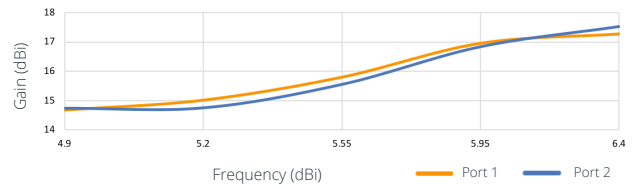

### N5-X Modular Antenna Options for the C5x

					
<b>Product</b>	C5x (no antenna)	N5-X12 (horn)	N5-X16 (horn)	N5-X20 (dish)	N5-X25 (dish)
<b>Gain</b>	8 dBi	12 dBi	16 dBi	20 dBi	25 dBi
<b>Polarization</b>	Dual-slant 45°	Dual-slant 45°	Dual-slant 45°	Dual-slant 45°	Dual-slant 45°
<b>Beamwidth, Symmetric (3 dB)</b>	58°	38°	22°	12°	8°
<b>Front-to-Back Ratio (min)</b>	21 dB	29 dB	50 dB	35 dB	40 dB
<b>Front-to-Side Ratio (min)</b>	21 dB	27 dB	43 dB	37 dB	> 45 dB
<b>Weight</b>	0.37 kg (0.82 lbs)	0.16 kg (0.35 lbs)	0.61 kg (1.35 lbs)	0.77 kg (1.70 lbs)	0.98 kg (2.15 lbs)
<b>Dimensions</b>	Width: 70 mm (2.76") Length: 175 mm (6.89") Depth: 61 mm (2.40")	Diameter: 76 mm (2.99") Depth: 67 mm (2.63")	Diameter: 160 mm (6.29") Depth: 116 mm (4.57")	Diameter: 270 mm (10.63") Depth: 83 mm (3.27")	Diameter: 429 mm (16.89") Depth: 116 mm (4.57")
<b>Mount</b>	Dual-pole clamps	Mimosa N5-X twist-on	Mimosa N5-X twist-on	Mimosa N5-X twist-on	Mimosa N5-X twist-on
<b>Wind Survivability</b>	200 km/h (125 mph)	200 km/h (125 mph)	200 km/h (125 mph)	200 km/h (125 mph)	200 km/h (125 mph)
<b>Wind Loading</b>	2.79 kg @ 160 km/h (6.14 lbs @ 100 mph)	3.27 kg @ 160 km/h (7.20 lbs @ 100 mph)	5.13 kg @ 160 km/h (11.30 lbs @ 100 mph)	14.55 @ 160 km/h (32.07 lbs @ 100 mph)	36.26 kg @ 160 km/h (79.95 lbs @ 100 mph)

## Polar Plots and Gain Across Frequency

Native, Built-In (8 dBi)

N5-X12 (12 dBi)

N5-X16 (16 dBi)

N5-X20 (20 dBi)

N5-X25 (25 dBi)