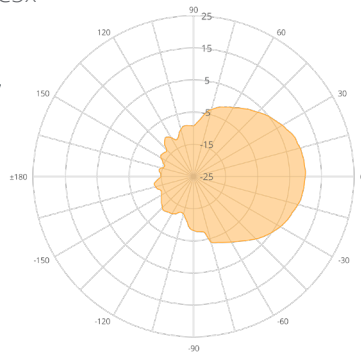

## Modular, Versatile N5-X Antennas

Built for use with the Mimosa C5x, N5-X antennas provide the ultimate flexibility for PTP and PTMP deployments.

4.9–6.4 GHz

With four gain options (12, 16, 20 and 25 dBi), the Mimosa N5-X antennas make the Mimosa C5x the industry's most flexible radio solution. The ultra-rugged equipment provides extended frequency operation from 4.9–6.4 GHz, with best-in-class noise immunity. Delivering the ultimate in flexibility and value, the C5x with the N5-X antennas is the go-to solution for 5 GHz PTP/PTMP deployments.

### N5-X Modular Antenna Options for the C5x

					
<b>Product</b>	C5x (no antenna)	N5-X12 (horn)	N5-X16 (horn)	N5-X20 (dish)	N5-X25 (dish)
<b>Gain</b>	8 dBi	12 dBi	16 dBi	20 dBi	25 dBi
<b>Polarization</b>	Dual-slant 45°	Dual-slant 45°	Dual-slant 45°	Dual-slant 45°	Dual-slant 45°
<b>Beamwidth, Symmetric (3 dB)</b>	58°	38°	22°	12°	8°
<b>Front-to-Back Ratio (min)</b>	21 dB	29 dB	50 dB	35 dB	40 dB
<b>Front-to-Side Ratio (min)</b>	21 dB	27 dB	43 dB	37 dB	> 45 dB
<b>Weight</b>	0.37 kg (0.82 lbs)	0.16 kg (0.35 lbs)	0.61 kg (1.35 lbs)	0.77 kg (1.70 lbs)	0.98 kg (2.15 lbs)
<b>Dimensions</b>	Width: 70 mm (2.76") Length: 175 mm (6.89") Depth: 61 mm (2.40")	Diameter: 76 mm (2.99") Depth: 67 mm (2.63")	Diameter: 160 mm (6.29") Depth: 116 mm (4.57")	Diameter: 270 mm (10.63") Depth: 83 mm (3.27")	Diameter: 429 mm (16.89") Depth: 116 mm (4.57")
<b>Mount</b>	Dual-pole clamps	Mimosa N5-X twist-on	Mimosa N5-X twist-on	Mimosa N5-X twist-on	Mimosa N5-X twist-on
<b>Wind Survivability</b>	200 km/h (125 mph)	200 km/h (125 mph)	200 km/h (125 mph)	200 km/h (125 mph)	200 km/h (125 mph)
<b>Wind Loading</b>	2.79 kg @ 160 km/h (6.14 lbs @ 100 mph)	3.27 kg @ 160 km/h (7.20 lbs @ 100 mph)	5.13 kg @ 160 km/h (11.30 lbs @ 100 mph)	14.55 @ 160 km/h (32.07 lbs @ 100 mph)	36.26 kg @ 160 km/h (79.95 lbs @ 100 mph)

## Polar Plots and Gain Across Frequency

Native, Built-In (8 dBi)

N5-X12 (12 dBi)

N5-X16 (16 dBi)

N5-X20 (20 dBi)

N5-X25 (25 dBi)