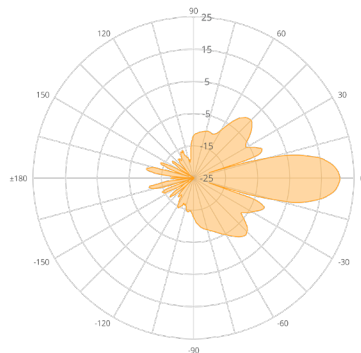

### N5-X Modular Antenna Options for the C5x

					
<b>Product</b>	C5x (no antenna)	N5-X12 (horn)	N5-X16 (horn)	N5-X20 (dish)	N5-X25 (dish)
<b>Gain</b>	8 dBi	12 dBi	16 dBi	20 dBi	25 dBi
<b>Polarization</b>	Dual-slant 45°	Dual-slant 45°	Dual-slant 45°	Dual-slant 45°	Dual-slant 45°
<b>Beamwidth, Symmetric (3 dB)</b>	58°	38°	22°	12°	8°
<b>Front-to-Back Ratio (min)</b>	21 dB	29 dB	50 dB	35 dB	40 dB
<b>Front-to-Side Ratio (min)</b>	21 dB	27 dB	43 dB	37 dB	> 45 dB
<b>Weight</b>	0.37 kg (0.82 lbs)	0.16 kg (0.35 lbs)	0.61 kg (1.35 lbs)	0.77 kg (1.70 lbs)	0.98 kg (2.15 lbs)
<b>Dimensions</b>	Width: 70 mm (2.76") Length: 175 mm (6.89") Depth: 61 mm (2.40")	Diameter: 76 mm (2.99") Depth: 67 mm (2.63")	Diameter: 160 mm (6.29") Depth: 116 mm (4.57")	Diameter: 270 mm (10.63") Depth: 83 mm (3.27")	Diameter: 429 mm (16.89") Depth: 116 mm (4.57")
<b>Mount</b>	Dual-pole clamps	Mimosa N5-X twist-on	Mimosa N5-X twist-on	Mimosa N5-X twist-on	Mimosa N5-X twist-on
<b>Wind Survivability</b>	200 km/h (125 mph)	200 km/h (125 mph)	200 km/h (125 mph)	200 km/h (125 mph)	200 km/h (125 mph)
<b>Wind Loading</b>	2.79 kg @ 160 km/h (6.14 lbs @ 100 mph)	3.27 kg @ 160 km/h (7.20 lbs @ 100 mph)	5.13 kg @ 160 km/h (11.30 lbs @ 100 mph)	14.55 @ 160 km/h (32.07 lbs @ 100 mph)	36.26 kg @ 160 km/h (79.95 lbs @ 100 mph)

## Polar Plots and Gain Across Frequency

Native, Built-In (8 dBi)

N5-X12 (12 dBi)

N5-X16 (16 dBi)

N5-X20 (20 dBi)

N5-X25 (25 dBi)